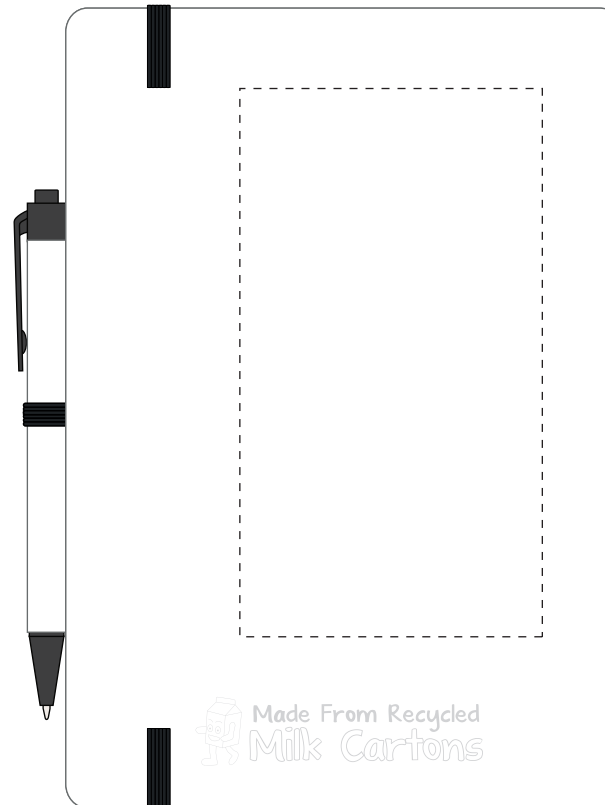

Your Ref:	Quantity:	Product Code: QS1020
Our Ref:	Version: 1	Product Colour: BLACK

PRINTING CONCERNS:**PRODUCT INFO:**

Please note that this product has Sustainability Markings that are not visible from this perspective

We stock this item in the following colours

**PANTONE REFERENCE(S)**

● Colour 1

ARTWORK SCALE 50%

- CENTRED TO PRINT AREA
- CENTRED TO NOTEBOOK

Product Image for visualisation
- colours may vary

The dashed line is to demonstrate print area and will not appear on your printed item

To proceed, please approve visual via the online system.

ARTWORK SCALE 100%
Max print area: 80mm x 145mm